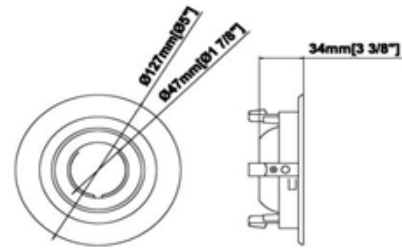

Location

Suitable for dRY locations

Approved Bulb

Trim accommodates one MR-16 or GU-10 based bulb. See Housing for maximum wattage according to selection. Adjusts 30 Degrees

SPECIFICATION

Application	indoor adjustable trim
Approved Location	Dry
Finish	Matte White
Bulb	MR-16 or GU-10
Warranty	3 years

Project

Customer		Date
Address		

Available in Matte White an
Brushed nickel

Description

The Beach Lighting 4" square shower trim is suitable for most indoor and damp locations.

Dimensions

D: 5"
H: 1 3/4"

Due to our continued efforts to improve our products, products specifications are subject to change without notice.