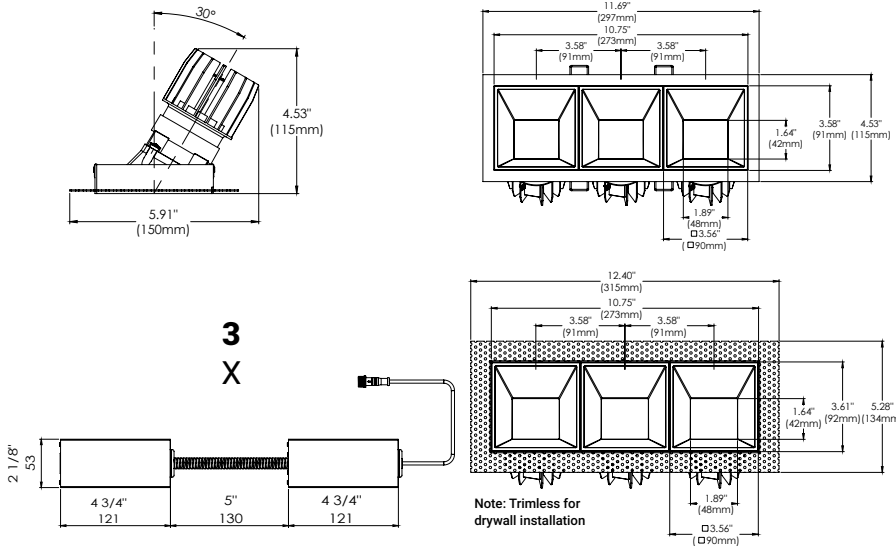

FEATURES

The Bravo collection features a sharp sleek design, no matter the type of fixture you choose within this collection. Whether you choose both Bravo ceiling mount luminaries and Bravo recessed mount fixtures, there will be a harmonious integration throughout the room. Bravo Recessed mount fixtures are available in 3 body sizes and can be outfitted with 7 different modules that can be used for various applications and installations.

SPECIFICATIONS

| | |
|----------------------------|---|
| FIXTURE BODY | 18 gauge powder coated steel body. Aluminum powder coated trim or trimless mesh plate |
| INSTALLATION TYPE | Remodel/existing ceiling N/C plate, IC Box on page 2 |
| CUT HOLE | Trim: 11 1/4" x 4 1/8" Trimless: 11 1/4" x 4 1/8" |
| COLOR FINISH | Black/White/Custom |
| LIGHT MODULE | High output, high efficiency LED COB Lumen Maintenance: 70%@50,000 hrs |
| INPUT VOLTAGE | 120V - 277V |
| WATTAGE | 45W Non-IC Rated |
| POWER SUPPLY | 3 x ERP 15W, Constant Current 350mA power supply Minimum operating temperature: -30° Enclosed in a Junction box with 12" flexible cable to mate to module connector |
| BEAM ANGLE | 75° (Wall Wash) |
| CRI | 90+ |
| DIMMING | TRIAC/ELV/0-10V |
| DELIVERED LUMENS | 3 x 15W, 2280 Lumens |
| CCT OPTIONS | 3000K/4000K |
| APPROVAL | Damp |
| ELECTRICAL APPROVAL | Compliant |
| WARRANTY | |

- Remote Mounted
- 150W Max 0-10V
- 25W Max Triac/elv.
- Can accommodate multiple fixtures
- Recommended to load to 80%
- 90 Min Service
- See Spc Sheet for more details

NEW CONSTRUCTION PLATES + IC BOXES