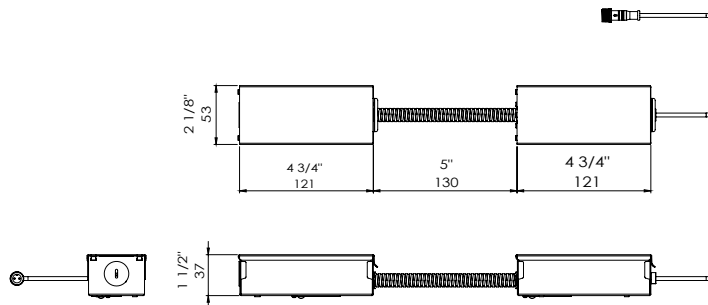

**NEW CONSTRUCTION PLATE
TRIM & TRIMLESS**
44362-010

CUT HOLE:
Trim & Trimless:
11 1/4" x 4 1/8"

AT/IC BOX
46745-019

CUT HOLE:
Trim & Trimless:
11 1/4" x 4 1/8"

DRIVERS

- Compatible with TRIAC (forward-phase or leading-edge) ELV (reverse-phase or trailing edge) and 0-10V dimmers.
- ESSxxxW models: TRIAC and ELV dimming only at 120 Vac
- ESSxxxW models: ELV dimming only at 230 Vac
- 90° C maximum case hot spot temperature
- Class 2 power supply
- Lifetime: 50,000 hours at 70° case hot spot temperature (some models have a higher lifetime)
- IP64-rated (IP66 for ESST) case with silicone-based potting
- Protections: Output open load, over-current and short-circuit (hiccup), and over-temperature with auto recovery.
- Conducted and radiated EMI: Compliant with FCC CFR Title 47 Part 15 Class B (120 Vac) and Class A (277 Vac), and EN55015 (CISPR 15) at 220, 230, and 240 Vac.
- Complies with ENERGY STAR®, DLC (DesignLight Consortium®) and CA Title 24 technical requirements
- Worldwide safety approvals

3 X

BRAVO

3-LT Recessed - Wall Wash
PHOTOMETRIC

(Metric)

(Imperial)