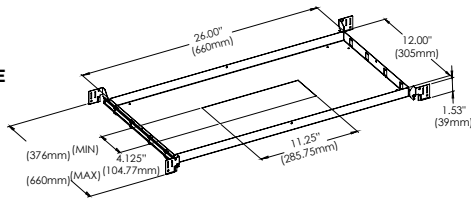

ADD-ONS (Sold Separate)

- Remote Mounted
- 150W Max 0-10V
- 25W Max Triac/elv.
- Can accommodate multiple fixtures
- Recommended to load to 80%
- 90 Min Service
- See Spc Sheet for more details

NEW CONSTRUCTION PLATES + IC BOXES

CUT HOLE:
Trim & Trimless:
11 1/4" x 4 1/8"