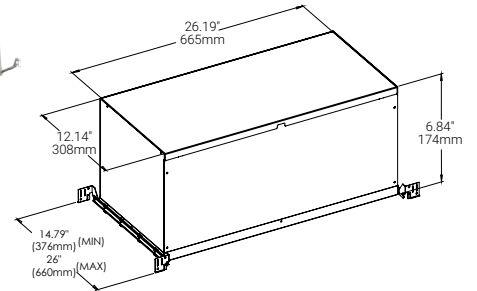

- Remote Mounted
- 150W Max 0-10V
- 25W Max Triac/elv.
- Can accommodate multiple fixtures
- Recommended to load to 80%
- 90 Min Service
- See Spc Sheet for more details

NEW CONSTRUCTION PLATES + IC BOXES

**NEW CONSTRUCTION PLATE
TRIM & TRIMLESS**
44362-010

CUT HOLE:
Trim & Trimless:
11 1/4" x 4 1/8"

AT/IC BOX
46745-019

CUT HOLE:
Trim & Trimless:
11 1/4" x 4 1/8"

DRIVERS

- Compatible with TRIAC (forward-phase or leading-edge) ELV (reverse-phase or trailing edge) and 0-10V dimmers.
- ESSxxxW models: TRIAC and ELV dimming only at 120 Vac
- ESSxxxW models: ELV dimming only at 230 Vac
- 90° C maximum case hot spot temperature
- Class 2 power supply
- Lifetime: 50,000 hours at 70° case hot spot temperature (some models have a higher lifetime)
- IP64-rated (IP66 for ESST) case with silicone-based potting
- Protections: Output open load, over-current and short-circuit (hiccup), and over-temperature with auto recovery.
- Conducted and radiated EMI: Compliant with FCC CFR Title 47 Part 15 Class B (120 Vac) and Class A (277 Vac), and EN55015 (CISPR 15) at 220, 230, and 240 Vac.
- Complies with ENERGY STAR®, DLC (DesignLight Consortium®) and CA Title 24 technical requirements
- Worldwide safety approvals