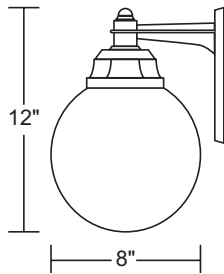

OUTDOOR WALL FIXTURE S26V

OUTDOOR DECORATIVE EVERSTONE™

EXTENDS:
9 1/4"

H/CTR:
3 5/8"

BACKPLATE:
7 1/4" x 5 3/8"

Wave Lighting's S26V provides a level of beauty to any outdoor space. EverStone™ is a proprietary compression molded composite material that provides a level of non-corrosive durability that is unavailable in traditional metallic lighting fixtures. This fixture is available in incandescent with A19 LED lamp option and is easily relamped by unscrewing diffuser from base via 3 thumb screws. Wave Lighting's S26V is designed for wall applications and non-corrosive mounting hardware is included.

GUIDE CODE: S26VL-LE26C-WH

CALL FOR PHOTOMETRIC INFORMATION

ITEM #	GLOBE	LIGHT SOURCE	CCT	COLOR
S26V	ACRYLIC C-Clear Prismatic L-Opal	E26 MEDIUM BASE	C-4K W-3K	BK-Blackstone WH-Whitestone BZ-Bronzestone
		(1) 60W MAX Medium Base LE26-9.5W 800lm (E26 LED Lamp) + ★		