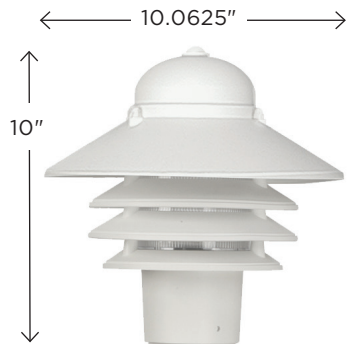

S75V-BK
NAUTICAL
 EXTENDS: 11"
 H/CTR: 5.25"
 BACKPLATE:
 5" x 5"

Nautical

GUIDE CODE: S75VC-BK

ITEM #	DIFFUSER	LIGHT SOURCE	CCT	COLOR	OPTIONS
S75V	ACRYLIC C-Clear Prismatic L-Opal	E26 MEDIUM BASE	C-4K W-3K	BK-Black WH-White	PC-Photocell (120V only)
		(1) 60W MAX Medium Base LE26-9.5W 800lm (E26 LED Lamp) + ★			
		120V LIGHTWAVE LED			
		LR12-13W 1000lm 80CRI ★ LT12-12W 1040lm 90CRI			
		120-277V MULTI-VOLT LED			
		L11-11W 912lm	4K		

GUIDE CODE: S75TC-BK

ITEM #	DIFFUSER	LIGHT SOURCE	CCT	COLOR
S75T	ACRYLIC C-Clear Prismatic	E26 MEDIUM BASE	C-4K W-3K	BK-Black WH-White
		(1) 60W MAX Medium Base LE26-9.5W 800lm (E26 LED Lamp) +		
		120V LIGHTWAVE LED		
		LR12-13W 1000lm 80CRI LT12-12W 1040lm 90CRI		

+ Lamp included. ★ Energy Star qualified product. Spec sheets and IES files available online. Specifications subject to change without notice. LED option information on page 5.

S75T-WH
 I.D. = 3"
 Pictured with 348
 stub post (page 78).