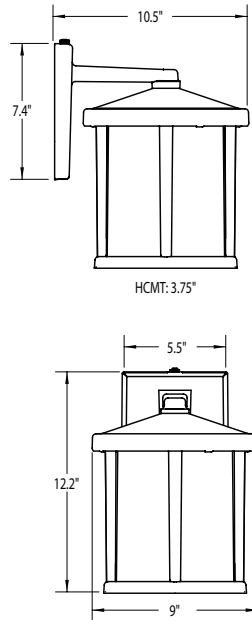

OUTDOOR WALL FIXTURE S52V

OUTDOOR DECORATIVE MARLEX®

Wave Lighting's New Artisan Collection adds a stylish look to any outdoor space. Wave Lighting's S52V is designed for wall applications and mounting hardware is included. Photocell option available.

LED SOURCE OPTIONS

LIGHTWAVE LED - LR/LT

- 120V, 50/60 Hz
- AC Driver-On-Board Array
- Estimated 50,000 Hrs L₇₀
- Low Flicker (LT models)
- Surge Supression
- Dimmable (see compatible dimmer list)
- High Efficacy LED Light Source
- 3000K or 4000K CCT 80 or 90CRI
- 5 Year Warranty
- UL Listed

E26 MEDIUM BASE - LE26

- 120V, 50/60Hz
- "Screw-In" Medium Base A19/E26 LED Lamp
- Estimated 15,000 Hrs L₇₀
- Low Flicker (3K models)
- Dimmable (see compatible dimmer list)
- 3000K CCT 90CRI or 4000K CCT 80CRI
- 3 Year Warranty
- UL Listed

SPECIFICATIONS

- Black, White, & Bronze
- Composite Construction
- Clear or Frosted Acrylic Diffuser
- Wall Mount Only
- Minimum Starting Temp -20°F
- UL Listed for Wet Locations
- Non-Corrosive

BK BLACK

WH WHITE

BZ BRONZE

GUIDE CODE: S52VF-BK-PC

CALL FOR PHOTOMETRIC INFORMATION

ITEM #	DIFFUSER	LIGHT SOURCE	CCT	COLOR	OPTIONS
S52V	ACRYLIC C-Clear F-Frosted	E26 MEDIUM BASE	C-4K W-3K	BK-Black WH-White BZ-Bronze	PC-Photocell
		(1) 60W MAX Medium Base LE26-9.5W 800lm (E26 LED Lamp) †			
		120V LIGHTWAVE LED			
		LR12-13W 1000lm 80CRI LT12-12W 1040lm 90CRI			

† Lamp included.