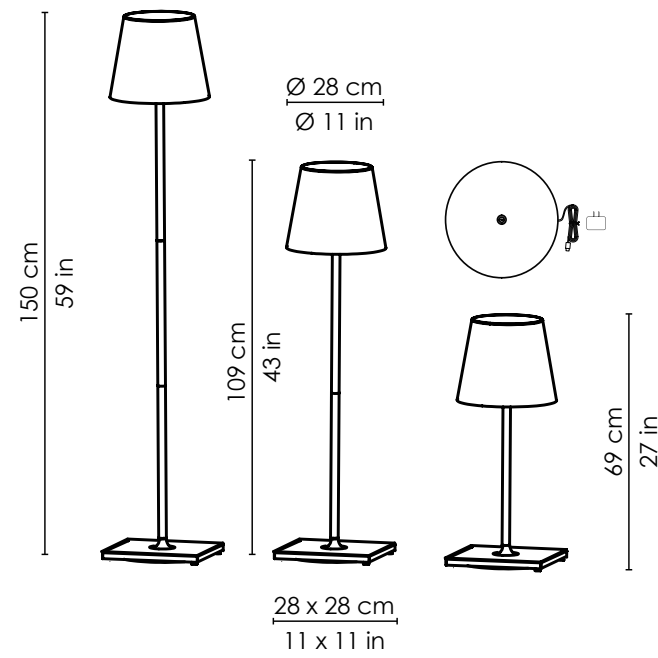

$450

LD0360__

Height: 27", 43" or 59"

Width: 11"

Depth: 11"

- 10W LED, 510lm
- Tunable white 2700-3000K
- Induction charging base included
- About 15 hours of illumination per charge
- Touch-dimming
- Suitable for indoor or outdoor use
- Charging time about 20 hours

POLDINA XXL