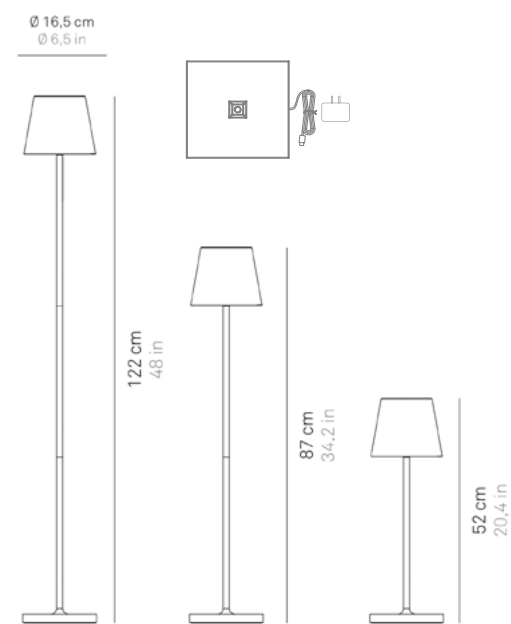

Poldina L

14 - Cordless Lamps

Suitable for indoor or outdoor use

\$325

LD0390__

Adjustable Height: 20.4", 34.2" or 48"
Top: 6.5"
Bottom: 6.6"

- 4.5W LED, 370-400lm
- Tunable white 2700-3000K
- Induction charging base included
- About 9 hours of illumination per charge
- Touch-dimming
- Suitable for indoor or outdoor use
- Charging time about 9 hours

Height: 27", 43" or 59"

Width: 11"

Depth: 11"

- 10W LED, 510lm
- Tunable white 2700-3000K
- Induction charging base included
- About 15 hours of illumination per charge
- Touch-dimming
- Suitable for indoor or outdoor use
- Charging time about 20 hours