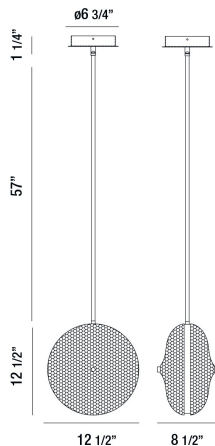

CALEDONIA, 13" ROUND PENDANT

PRODUCT DETAILS

No.	:	35914-051
Product Color	:	CHROME
Product Material	:	METAL
Shade / Accent Colour	:	ORANGE
Shade / Accent Material	:	HONEYCOMB GLASS
Length	:	12.5"
Width	:	8.5"
Height	:	70.75"
Weight	:	14.1lbs

LIGHT SOURCE DETAILS

Light Source Type	:	INTEGRATED LED
Input Voltage	:	120V
Bulb Voltage	:	120V
Socket Type	:	LED
Total Wattage	:	13W
Initial Lumens	:	1040lm
Kelvin	:	4000K
CRI	:	80+
Dimmable	:	Yes

OPTIONS AVAILABLE

ITEM NO.	FINISH	SHADE
35914-013	CHROME	CLEAR
35914-020	CHROME	PINK
35914-037	CHROME	BLUE
35914-044	CHROME	YELLOW
35914-051	CHROME	ORANGE

TECHNICAL DETAILS

Hanging Support Type	:	ROD
Hanging Support Length	:	57"
Rods Included	:	3"+6"+12"+18"+18"
Canopy / Backplate Height	:	1.25"
Canopy / Backplate Dia.	:	6.75"
Location	:	DRY
Approval	:	