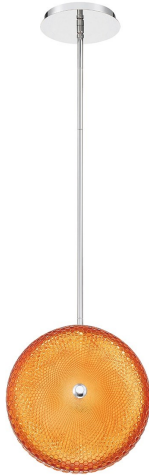

CALEDONIA, 13" ROUND PENDANT

PRODUCT DETAILS

No.	:	35914-051
Product Color	:	CHROME
Product Material	:	METAL
Shade / Accent Colour	:	ORANGE
Shade / Accent Material	:	HONEYCOMB GLASS
Length	:	12.5"
Width	:	8.5"
Height	:	70.75"
Weight	:	14.1lbs

LIGHT SOURCE DETAILS

Light Source Type	:	INTEGRATED LED
Input Voltage	:	120V
Bulb Voltage	:	120V
Socket Type	:	LED
Total Wattage	:	13W
Initial Lumens	:	1040lm
Kelvin	:	4000K
CRI	:	80+
Dimmable	:	Yes

OPTIONS AVAILABLE

ITEM NO.	FINISH	SHADE
35914-013	CHROME	CLEAR
35914-020	CHROME	PINK
35914-037	CHROME	BLUE
35914-044	CHROME	YELLOW
35914-051	CHROME	ORANGE

TECHNICAL DETAILS

Hanging Support Type	:	ROD
Hanging Support Length	:	57"
Rods Included	:	3"+6"+12"+18"+18"
Canopy / Backplate Height	:	1.25"
Canopy / Backplate Dia.	:	6.75"
Location	:	DRY
Approval	:	