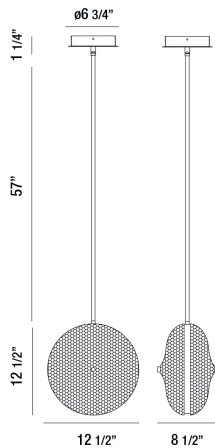

### PRODUCT DETAILS

No.	:	35914-013
Product Color	:	CHROME
Product Material	:	METAL
Shade / Accent Colour	:	CLEAR
Shade / Accent Material	:	HONEYCOMB GLASS
Length	:	12.5"
Width	:	8.5"
Height	:	70.75"
Weight	:	14.1lbs

### TECHNICAL DETAILS

Hanging Support Type	:	ROD
Hanging Support Length	:	57"
Rods Included	:	3"+6"+12"+18"+18"
Canopy / Backplate Height	:	1.25"
Canopy / Backplate Dia.	:	6.75"
Location	:	DRY
Approval	:	