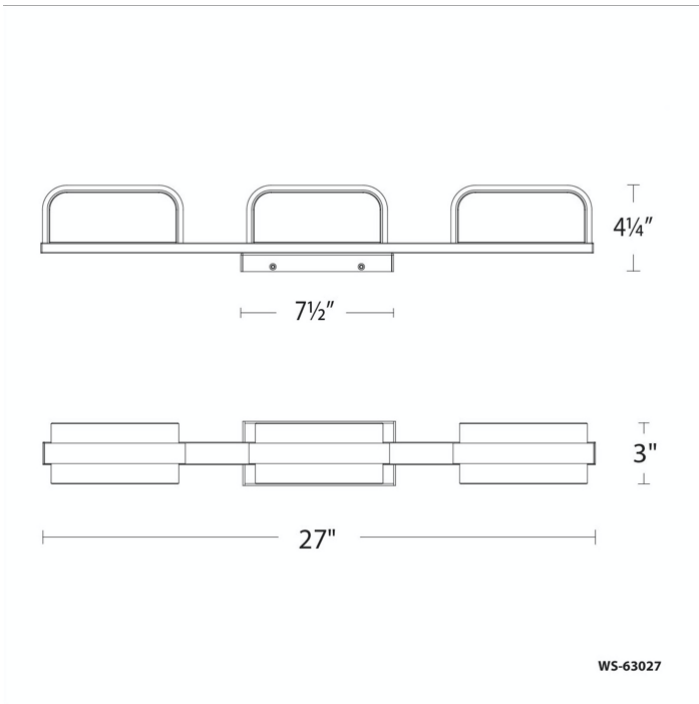

FEATURES

- Driver concealed within the canopy
- Reclaimed K5 crystal
- Up and downlight illumination

SPECIFICATIONS

Rated Life	50000 Hours
Standards	ETL, cETL, Damp Location Listed, Title 24 JA8: 2019 Compliant
Input	120-277V, 50/60Hz
Dimming	ELV, 0-10V, TRIAC
Mounting	Can be mounted on wall vertically or upside down
Color Temp	3000K
CRI	90
Construction	Aluminum body with K5 crystal fused acrylic