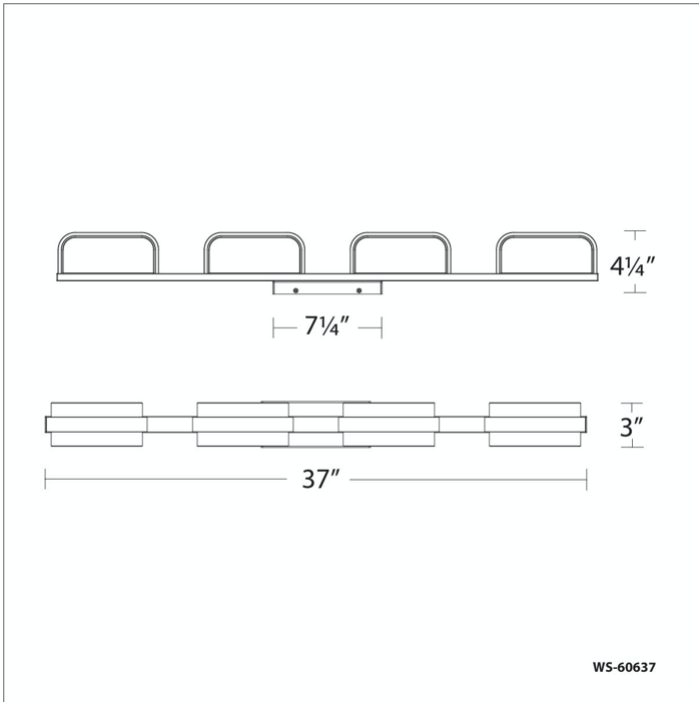

Project: _____

Location: _____

Fixture Type: _____

Catalog Number: _____

AVAILABLE FINISHES:

Forbes

WS-63037

FEATURES

- Driver concealed within the canopy
- Reclaimed K5 crystal
- Up and downlight illumination

SPECIFICATIONS

Rated Life	50000 Hours
Standards	ETL, cETL, Damp Location Listed, Title 24 JA8: 2019 Compliant
Input	120-277V, 50/60Hz
Dimming	ELV, 0-10V, TRIAC
Mounting	Can be mounted on wall vertically or upside down
Color Temp	3000K
CRI	90
Construction	Aluminum body with K5 crystal fused acrylic

WS-60637

Model & Size	Color Temp	Finish	LED Watts	LED Lumens	Delivered Lumens
WS-63037 37"	3000K	PN Polished Nickel	26.8W	2304	1809

Example: **WS-63037-PN**

For custom requests please contact customs@modernforms.com