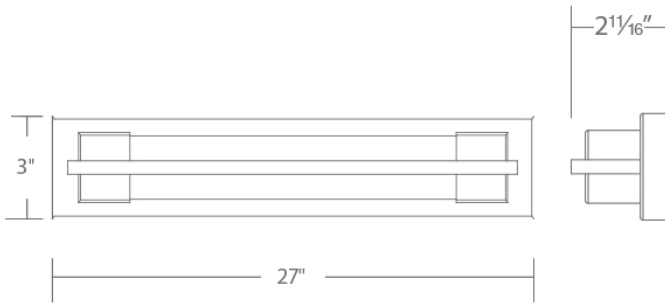

**REPLACEMENT PARTS**

RPL-GLA-57927 - Glass

WS-57927

Model & Size	Color Temp	Finish	LED Watts	LED Lumens	Delivered Lumens
WS-57927 27"	3500K	CH Chrome	24W	1800	1420

Example: **WS-57927-CH**

For custom requests please contact [customs@modernforms.com](mailto:customs@modernforms.com)