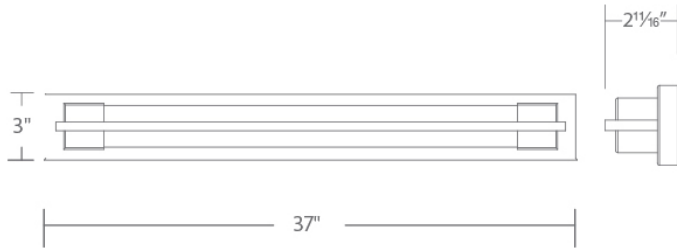

**REPLACEMENT PARTS**

RPL-GLA-57927 - Glass

WS-57927

Model & Size	Color Temp	Finish	LED Watts	LED Lumens	Delivered Lumens
WS-57927 27"	3500K	CH Chrome	24W	1800	1420

Example: **WS-57927-CH**

For custom requests please contact [customs@modernforms.com](mailto:customs@modernforms.com)