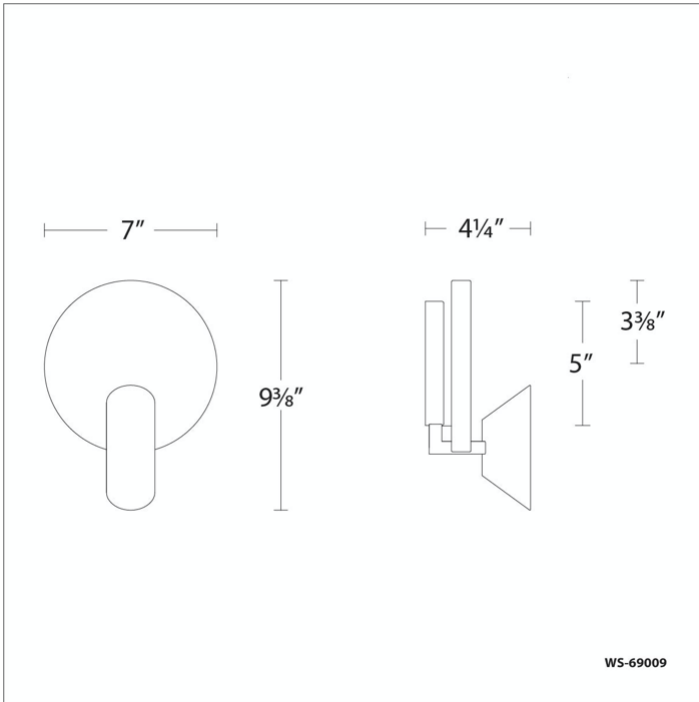

Model & Size	Color Temp	Finish	LED Watts	LED Lumens	Delivered Lumens
WS-69009 9"	3000K 3000K	AB Aged Brass AN Antique Nickel	10.9W 10.9W	521 521	432 432

Example: **WS-69009-AN**

For custom requests please contact [customs@modernforms.com](mailto:customs@modernforms.com)