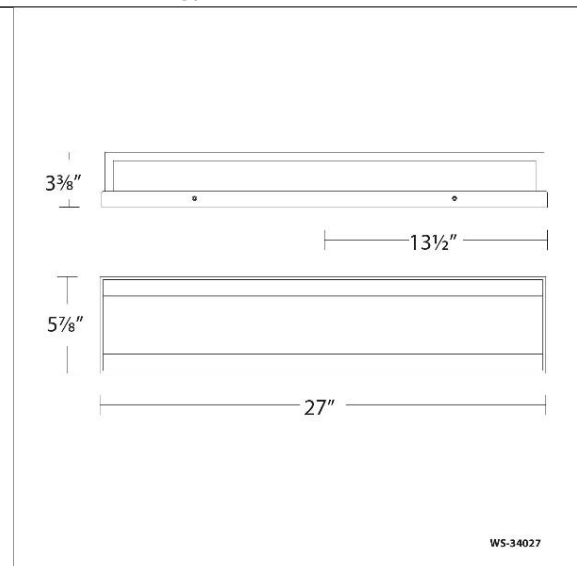

Fixture Type: _____

Catalog Number: _____

Project: _____

Location: _____

Repose

Bath & Wall Light 3500K

Model & Size	Color Temp & CRI	Finish	Watt	LED Lumens	Delivered Lumens	Title 24
WS-34027 27"	3500K 90	AL Brushed Aluminum	22W	1493	1355.87	YES

Example: **WS-34027-AL**

For custom requests please contact customs@wacighting.com

DESCRIPTION

Elaborate and embossed. Powerful illumination with enchanting sparkle and charm.

FEATURES

- Clear acrylic diffuser with bark texture interior
- Edge-lit with up and down light
- Driver concealed within the canopy
- 5 Year warranty

SPECIFICATIONS

Color Temp:	3500K
Input:	120-277 VAC,50/60Hz
CRI:	90
Dimming:	ELV: 100-10% , 0-10V: 100-5%,TRIAC: 100-5%
Rated Life:	50000 Hours
Mounting:	Can be mounted on wall in all orientations
Standards:	ETL, cETL,Title 24 JA8-2019 Compliant Damp Location Listed
Construction:	Aluminum hardware with acrylic diffuser

FINISHES:

LINE DRAWING: