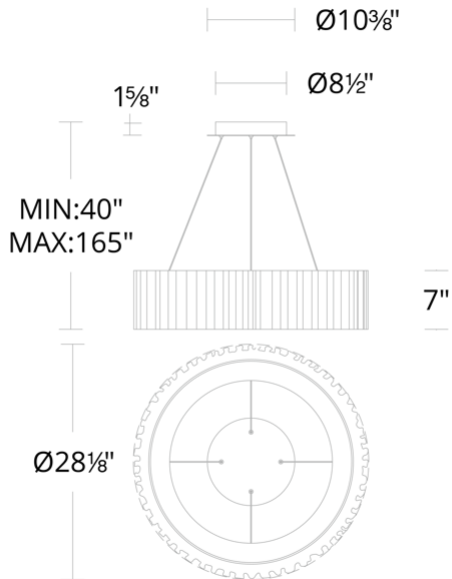

Project: _____

Location: _____

Fixture Type: _____

Catalog Number: _____

AVAILABLE FINISHES:

Rhannon

PD-70128

PRODUCT DESCRIPTION

FEATURES

- Driver concealed within the canopy
- Thick artisanal shade made with reclaimed crystal
- Thin powered aircraft cables provide an ultra clean look for adjustable suspension height
- Spin-on round canopy with minimal hardware
- NEC CODE (314.24) requires that ceiling outlet boxes in the U.S. support up to 50 lbs
- This fixture exceeds 50 lbs. and must be installed using a U.L. listed outlet box approved for up to 100 lbs. or supported independently of the outlet box
- Can be mounted on a sloped ceiling

PD-70128

Model & Size	Color Temp	Finish	LED Watts	LED Lumens	Delivered Lumens
PD-70128 28"	3000K 3000K	AB Aged Brass BK Black	56.1W 56.1W	5669 5669	3682 3682

Example: **PD-70128-BK**

For custom requests please contact customs@modernforms.com