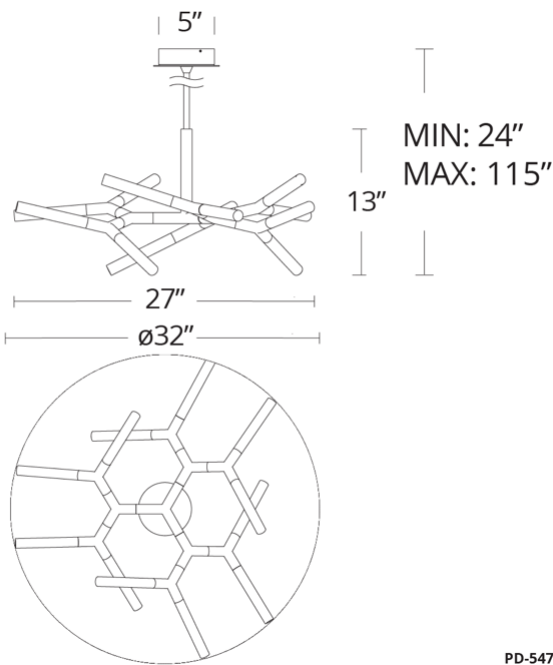

PD-54732

Model & Size	Color Temp	Finish	LED Watts	LED Lumens	Delivered Lumens
PD-54732 31"	3000K	PN Polished Nickel	31.2W	1195	962

Example: **PD-54732-PN**

For custom requests please contact customs@modernforms.com