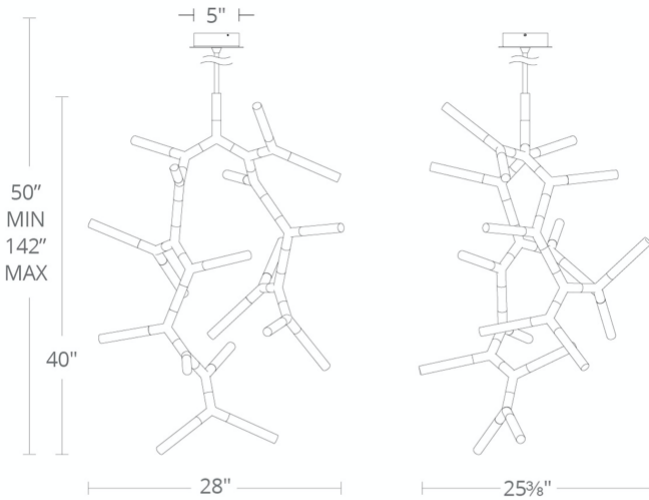

Project: _____

Location: _____

Fixture Type: _____

Catalog Number: _____

AVAILABLE FINISHES:

Kryptonite

PD-54728

PRODUCT DESCRIPTION

FEATURES

- Driver concealed within the canopy
- Cylindrical Piastra crystal shades
- Rotatable arms, adjusts at joints for customization
- Three 12" and one 6" down rods included (additional sold separately)

SPECIFICATIONS

Rated Life	50000 Hours
Standards	ETL, cETL, Damp Location Listed
Input	120-277V, 50/60Hz
Driver Dimension	2.8" x 1.3" x 1.2"
Dimming	ELV
Color Temp	3000K
CRI	90
Construction	Steel body with noodle glass diffuser