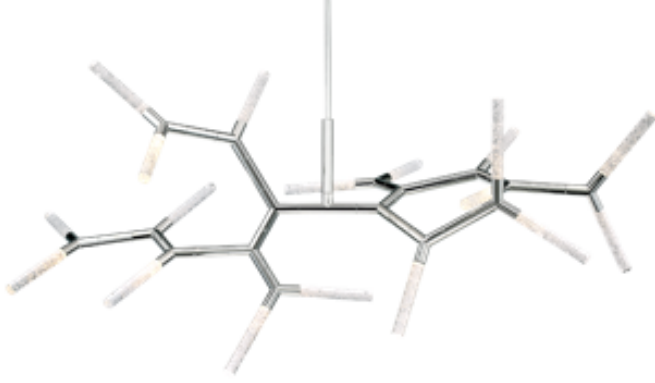

Project:

Location:

Fixture Type:

Catalog Number:

AVAILABLE FINISHES:

Kryptonite

PD-54765

PRODUCT DESCRIPTION

Like frozen branches shimmering with ice, Kryptonite takes inspiration from the beauty of nature, but its elegant geometrical form and the dazzling LED technology transcend the trees for a spectacular statement piece perfect in luxury homes, hotel atriums and opulent restaurants. Aluminum hardware finished in polished nickel is enjoined with sparkling rods of artisanal Piastra glass, and the arms are rotatable so you can personalize the look for whatever space you're designing.

FEATURES

- Driver concealed within the canopy
- Cylindrical Piastra crystal shades
- Rotatable arms, adjusts at joints for customization
- Three 12" and one 6" down rods included (additional sold separately)

SPECIFICATIONS

Rated Life	50000 Hours
Standards	ETL, cETL, Damp Location Listed
Input	120-277V, 50/60Hz
Driver Dimension	2.8" x 1.3" x 1.2"
Dimming	ELV
Color Temp	3000K
CRI	90
Construction	Steel body with noodle glass diffuser

REPLACEMENT PARTS

- RPL-GLA-54732 - Glass
- RPL-ROD-IN06-NI - 6" rod - PN finish
- RPL-ROD-IN12-NI - 12" rod - PN finish