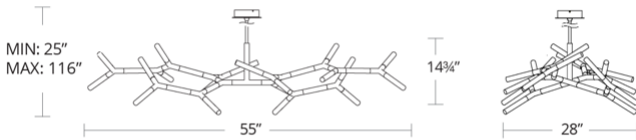

PD-54765

Model & Size	Color Temp	Finish	LED Watts	LED Lumens	Delivered Lumens
PD-54765 55"	3000K	PN Polished Nickel	45.5W	1780	1217

Example: **PD-54765-PN**

For custom requests please contact customs@modernforms.com