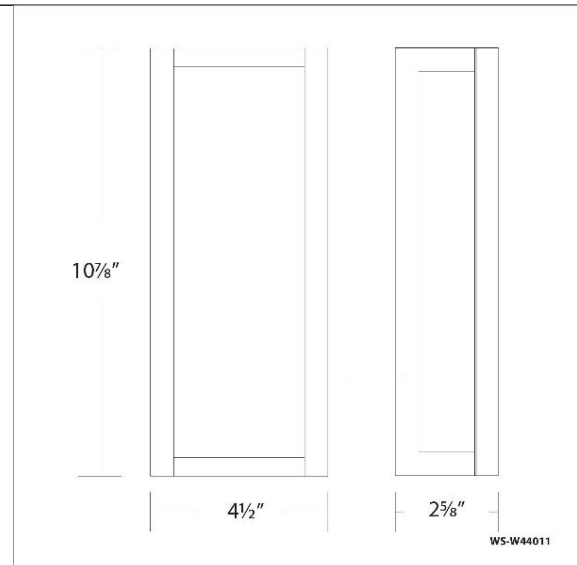

LINE DRAWING: