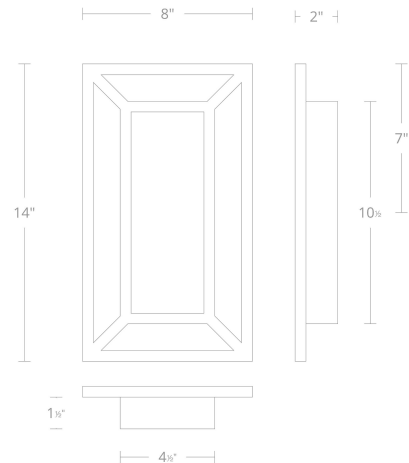

LINE DRAWING: