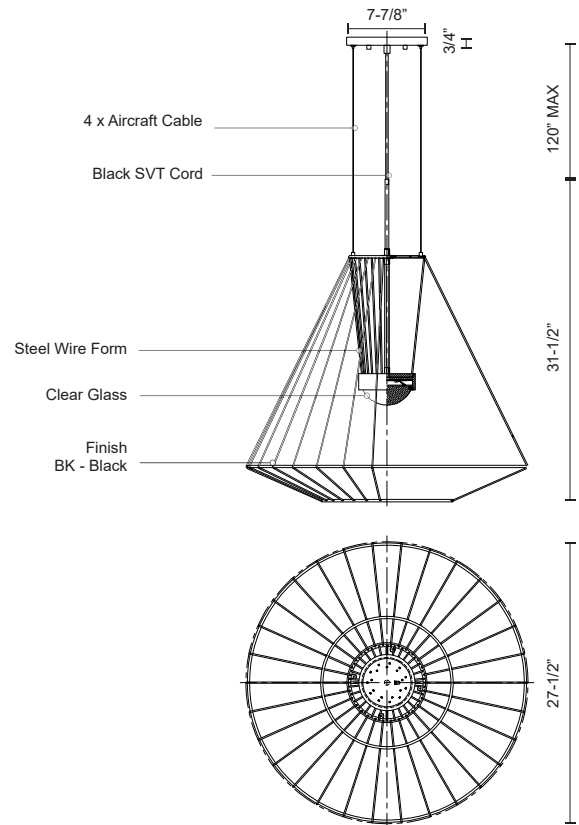

ARCTIC EP68428

PENDANTS

PROJECT

DESCRIPTION

The Arctic collection uses basic wire rod as structure and aesthetic form. The seemingly continuous lines interconnect, creating a complex framework that encapsulates and emphasizes the light source. A substantial glass optic is the focal point of the lamp, augmented by the concentric rings of the lightweight latticework design.

SPECIFICATION DETAILS

* For custom options, consult factory for details.

Fixture Dimensions	D27-1/2" x H31-1/2"
Light Source	AC LED Module
Wattage	32W
Total Lumens	2500lm
Delivered Lumens	514lm*
Voltage	120V
Color Temperature	3000K
CRI (Ra)	90CRI
Optional Color Temps	2700K - 5000K Available, Minimum Order Quantities Apply
LED Rated Life	50,000 hours
Dimming	100% - 10%, ELV Dimmer (Not Included)
Glass Details	Clear Convex Glass Lens
Adjustable	Yes
Wire Length	120" Max
Wire Type	Black SVT Cord, Clear Aircraft Cable
Location	Wet
Warranty	5 Years
Canopy Dimensions	D7-7/8" x H3/4"
Finish Option(s)	Black