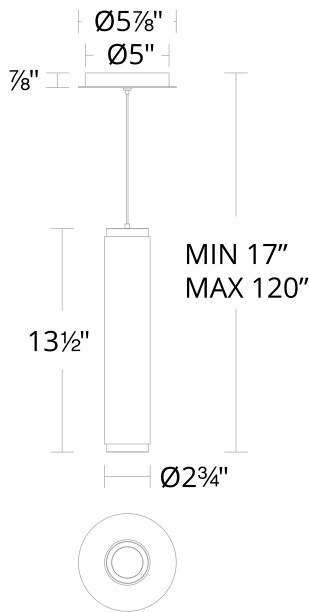

## Burning Man

PD-67014

**PRODUCT DESCRIPTION**

Knurled aluminum casing with textured cross hatching pattern

**FEATURES**

- Driver concealed within the canopy
- Knurled aluminum casing with textured cross hatching pattern
- Collar can be rotated for continuous 15°- 45° beam adjustment
- Thin powered aircraft cables provide an ultra clean look for adjustable suspension height
- Spin-on round canopy with minimal hardware

**SPECIFICATIONS**

<b>Rated Life</b>	60000 Hours
<b>Standards</b>	ETL, cETL,Damp Location Listed
<b>Input</b>	120/277V,50/60Hz
<b>Dimming</b>	ELV: 100-5%,TRIAC: 100-5%
<b>Color Temp</b>	3000K
<b>CRI</b>	90
<b>Construction</b>	Extruded aluminum body with die cast collar and diffusing glass lens

PD-67014

Model & Size	Color Temp	Finish	LED Watts	LED Lumens	Delivered Lumens
PD-67014 14"	3000K 3000K	AB Aged Brass AN Antique Nickel	15W 15W	1105 1105	768 768

Example: **PD-67014-AN**

For custom requests please contact [customs@modernforms.com](mailto:customs@modernforms.com)