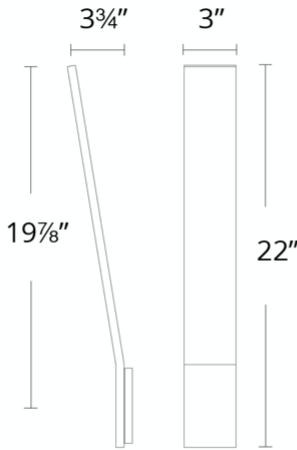

**REPLACEMENT PARTS**

RPL-GLA-11522 - Glass

WS-11522

Model & Size	Color Temp	Finish	LED Watts	LED Lumens	Delivered Lumens
WS-11522 22"	3000K	AL Brushed Aluminum	18.7W	1494	1253
	3000K	BK Black	18.7W	1494	1253
	3000K	WT White	18.7W	1494	1253