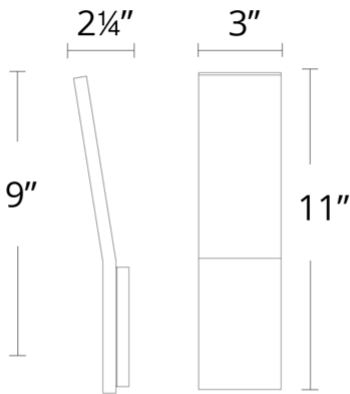

**REPLACEMENT PARTS**

RPL-GLA-11511 - Glass

WS-11511

Model & Size	Color Temp	Finish	LED Watts	LED Lumens	Delivered Lumens
WS-11511 11"	3000K	AL Brushed Aluminum	9.8W	753	621
	3000K	BK Black	9.8W	753	621
	3000K	WT White	9.8W	753	621

**REPLACEMENT PARTS**

RPL-GLA-11522 - Glass

WS-11522

Model & Size	Color Temp	Finish	LED Watts	LED Lumens	Delivered Lumens
WS-11522 22"	3000K	AL Brushed Aluminum	18.7W	1494	1253
	3000K	BK Black	18.7W	1494	1253
	3000K	WT White	18.7W	1494	1253