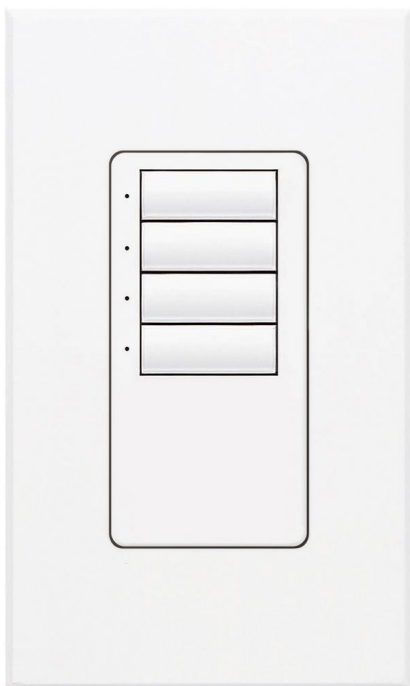

Brand Lighting

2930 SW 30th Ave

Suite C

Hallandale Beach FL 33009

United States

SOFTSWITCH 48 4 BUTTON SEETOUC

Product Features

seeTouch Keypad for Softswitch 128, 4-button keypad in white

View [SOFTSWITCH 48 4 BUTTON SEETOUC](#)

Product Specification

Width : 5.30

Height : 3.90

Vendor Name : Lutron Electronics

Scan to Visit