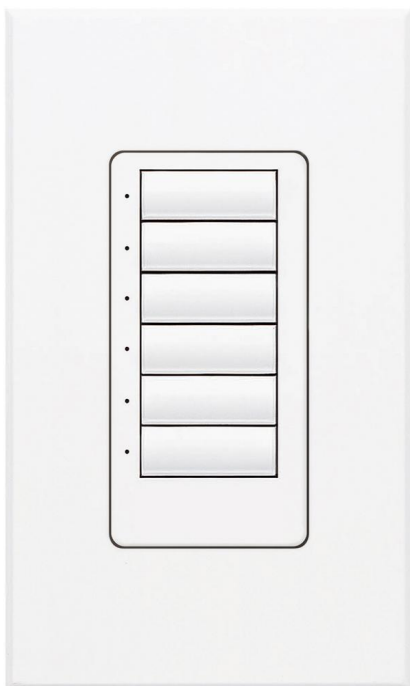

Brand Lighting

2930 SW 30th Ave

Suite C

Hallandale Beach FL 33009

United States

SOFTSWITCH 48 6BUTTON SEETOUCH

Product Features

seeTouch Keypad for Softswitch 128, 6-button keypad in white

View [SOFTSWITCH 48 6BUTTON SEETOUCH](#)

Product Specification

Width : 5.30

Height : 3.90

Vendor Name : Lutron Electronics

Scan to Visit