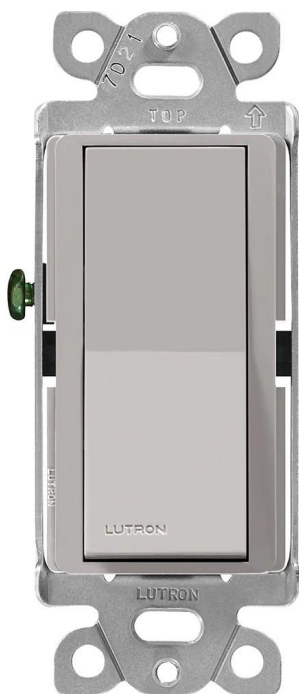

Brand Lighting
2930 SW 30th Ave
Suite C
Hallandale Beach FL 33009
United States

CLARO ACC SINGLE POLE SWITCH 15A GRAY

Product Features

Lutron Claro 15 Amp, Single-Pole On/Off Rocker Switch,
Gray

View [CLARO ACC SINGLE POLE SWITCH 15A GRAY](#)

Product Specification

Width : 2.30

Height : 4.50

Style : Traditional

Vendor Name : Lutron Electronics

Finish : Gray

Scan to Visit