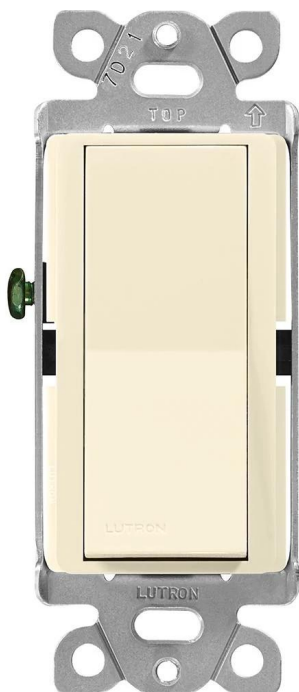

Brand Lighting
2930 SW 30th Ave
Suite C
Hallandale Beach FL 33009
United States

CLARO ACC 3-WAY SWITCH 15A ALMOND

Product Features

Lutron Claro 15 Amp, 3-Way On/Off Rocker Switch,
Almond

View [CLARO ACC 3-WAY SWITCH 15A ALMOND](#)

Product Specification

Width : 2.30

Height : 4.40

Style : Traditional

Vendor Name : Lutron Electronics

Finish : Almond

Scan to Visit