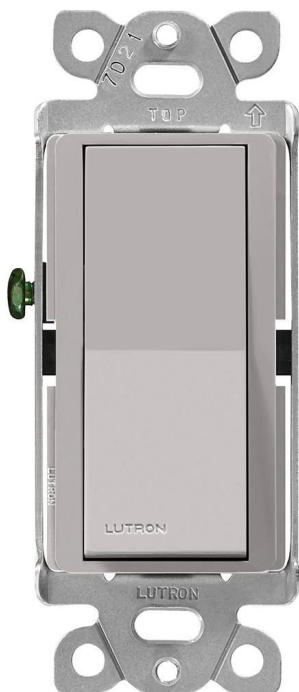

Brand Lighting
2930 SW 30th Ave
Suite C
Hallandale Beach FL 33009
United States

CLARO ACC 3-WAY SWITCH 15A GRAY

Product Features

Lutron Claro 15 Amp, 3-Way On/Off Rocker Switch, Gray
View [CLARO ACC 3-WAY SWITCH 15A GRAY](#)

Product Specification

Width : 2.30
Height : 4.40
Style : Traditional
Vendor Name : Lutron Electronics
Finish : Gray

Scan to Visit