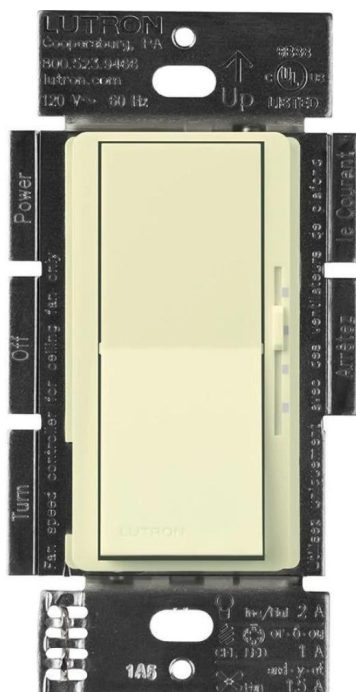

Brand Lighting
2930 SW 30th Ave
Suite C
Hallandale Beach FL 33009
United States

DIVA 3-SPEED LIGHT SWITCH IN ALMOND

Product Features

Lutron Diva 3-Speed Fan Control and Light Switch,
Single-Pole/3-Way, 1.5A Fan/1A LED, Almond
View [DIVA 3-SPEED LIGHT SWITCH IN ALMOND](#)

Product Specification

Width : 2.25
Height : 4.50
Vendor Name : Lutron Electronics
Finish : Almond

Scan to Visit