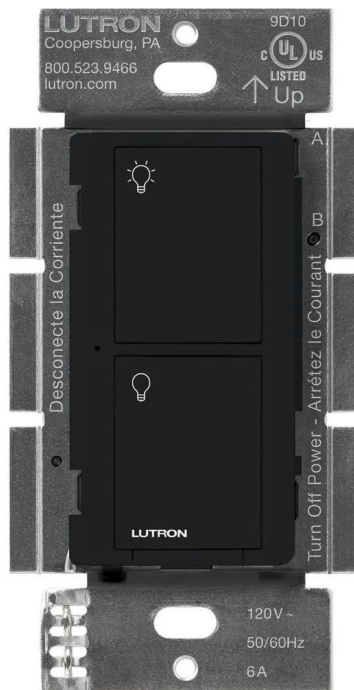

Brand Lighting
2930 SW 30th Ave
Suite C
Hallandale Beach FL 33009
United States

Casta 6A Smart Switch Black

Product Features

Lutron Caseta Wireless In-Wall Smart Switch For Light or Fan Control, 120V, 6A, Black

View [Casta 6A Smart Switch Black](#)

Product Specification

Width : 3.40

Height : 4.40

Vendor Name : Lutron Electronics

Finish : Black

Scan to Visit