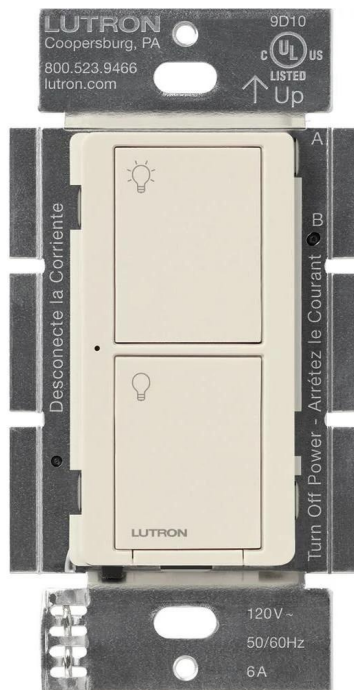

Brand Lighting
2930 SW 30th Ave
Suite C
Hallandale Beach FL 33009
United States

Casta 6A Smart Switch Light Almond

Product Features

Lutron Caseta Wireless In-Wall Smart Switch For Light or Fan Control, 120V, 6A, Light Almond

View [Casta 6A Smart Switch Light Almond](#)

Product Specification

Width : 3.40

Height : 4.40

Vendor Name : Lutron Electronics

Scan to Visit