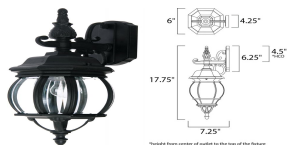

Brand Lighting
2930 SW 30th Ave
Suite C
Hallandale Beach FL 33009
United States

Product Gallery