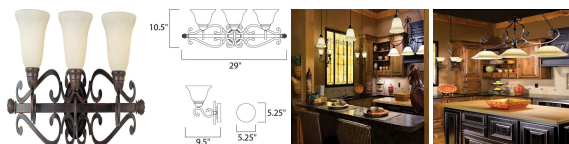

Product Gallery