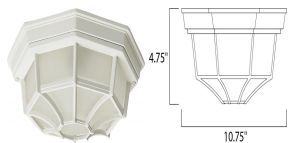

Brand Lighting
2930 SW 30th Ave
Suite C
Hallandale Beach FL 33009
United States

Crown Hill-Outdoor Flush Mount

Product Features

Crown Hill 2-Light Outdoor Ceiling Mount
View [Crown Hill-Outdoor Flush Mount](#)

Product Specification

Width : 10.75
Height : 4.75
Style : Traditional|Transitional
Vendor Name : Maxim
Family : Crown Hill
Glass : Frosted
Finish : Black , White , Rust Patina

Product Gallery

Scan to Visit