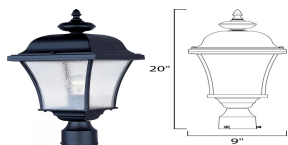

Product Gallery