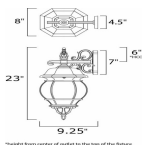

Product Specification

Width : 8.00
Height : 23.00
Style : Traditional|Transitional
Vendor Name : Maxim
Family : Crown Hill
Glass : Clear
Finish : Black

Product Gallery

Scan to Visit

888-991-3610 sales@pro.brandlighting.com <https://brandlighting.com>