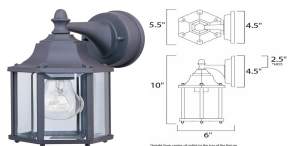

Brand Lighting
2930 SW 30th Ave
Suite C
Hallandale Beach FL 33009
United States

Builder Cast-Outdoor Wall Mount

Product Features

Builder Cast 1-Light Outdoor Wall Lantern
View [Builder Cast-Outdoor Wall Mount](#)

Product Specification

Width : 5.50
Height : 10.00
Style : Contemporary|Traditional
Vendor Name : Maxim
Family : Builder Cast
Glass : Clear
Finish : Black , Rust Patina

Product Gallery

Scan to Visit

888-991-3610 sales@pro.brandlighting.com <https://brandlighting.com>