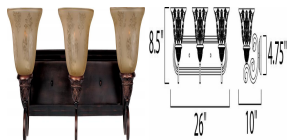

Product Gallery