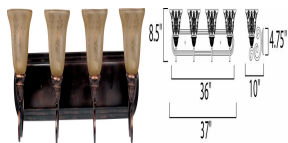

## Product Specification

Width : 37.00  
Height : 8.50  
Style : Traditional  
Vendor Name : Maxim  
Family : Symphony  
Glass : Screen Amber  
Finish : Oil Rubbed Bronze