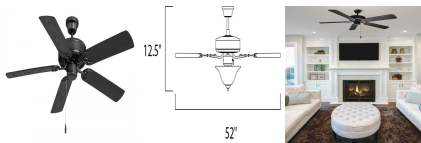

Product Gallery