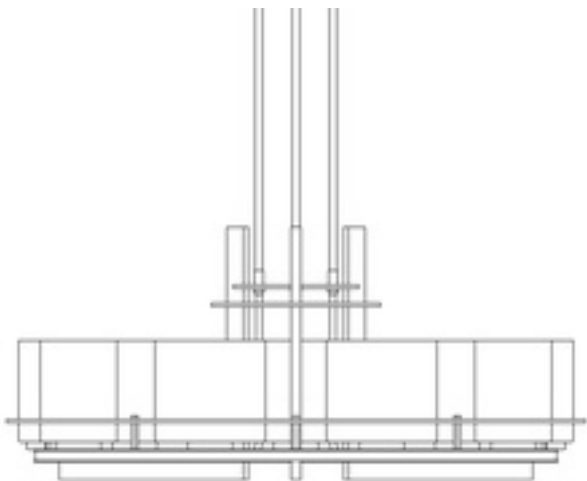

Brand Lighting
2930 SW 30th Ave
Suite C
Hallandale Beach FL 33009
United States

Ellipse Large 9 Light Pendant

Product Features

An ellipse is a closed plane curve. Our circular nine-light, large-scale pendant is a good example. Forged and formed steel create the shape that supports and surrounds the nine glasses. Crafted in Vermont, each piece is unique. Options: Finish: Mahogany - 03 Glass: Stone Glass (HH) Overall Height: 53.90" - 63.90" Lamping: Incandescent Height: 22.5 Width: Length: Weight: 160

View [Ellipse Large 9 Light Pendant](#)

Product Specification

Brand Name : Hubbardton Forge Lighting