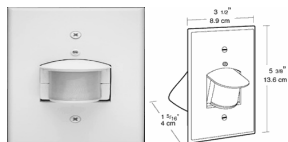

View [Outdoor sensors, Smart Box 180 Sensor 500W, 120V white](#)

Product Specification

Width : 0.00

Height : 0.00

Style : Traditional

Vendor Name : RAB Lighting

Product Gallery

Scan to Visit