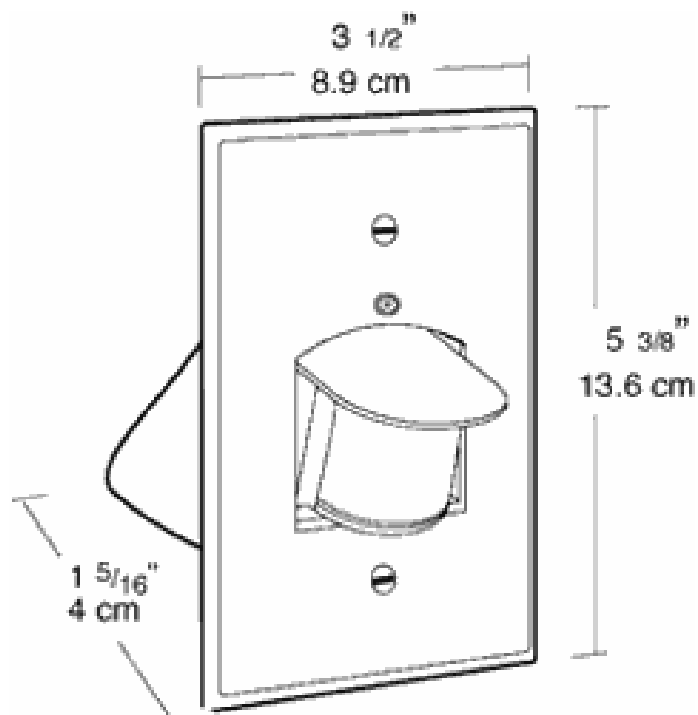

Brand Lighting
2930 SW 30th Ave
Suite C
Hallandale Beach FL 33009
United States

Outdoor sensors, Smart Box 180 Sensor 500W, 120V white

Product Features

Outdoor sensors, Smart Box 180 Sensor 500W, 120V white

View [Outdoor sensors, Smart Box 180 Sensor 500W, 120V white](#)

Product Specification

Width : 0.00

Height : 0.00

Style : Traditional

Vendor Name : RAB Lighting

Product Gallery

Scan to Visit