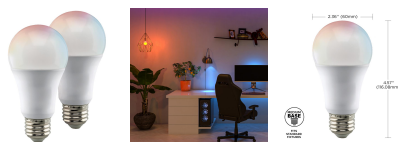

Brand Lighting
2930 SW 30th Ave
Suite C
Hallandale Beach FL 33009
United States

10A19/LED/RGB/TW/T20/SF/2PK

Product Features

10 Watt; A19 LED; RGB & Tunable White; Starfish IOT;
120 Volt; 800 Lumens; 2-Pack
View [10A19/LED/RGB/TW/T20/SF/2PK](#)

Product Specification

Width : 2.36
Style : Traditional
Vendor Name : Satco Products Inc.

Product Gallery

Scan to Visit