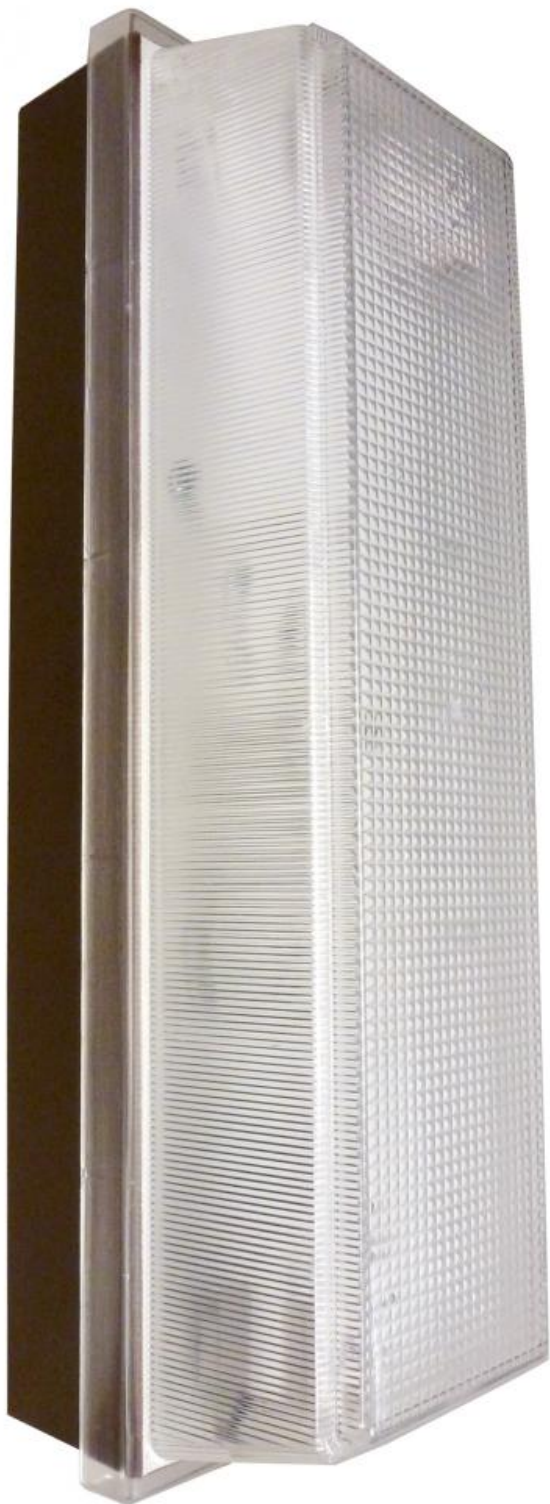

Brand Lighting

2930 SW 30th Ave

Suite C

Hallandale Beach FL 33009

United States

11" Outdoor LED Wall Pack

Brand Lighting
2930 SW 30th Ave
Suite C
Hallandale Beach FL 33009
United States

Product Features

LED wall pack with die cast metal housing. Clear prismatic diffuser. Available in two lumen packages.

View [11" Outdoor LED Wall Pack](#)

Product Specification

Width : 4.50

Height : 13.25

Style : Contemporary