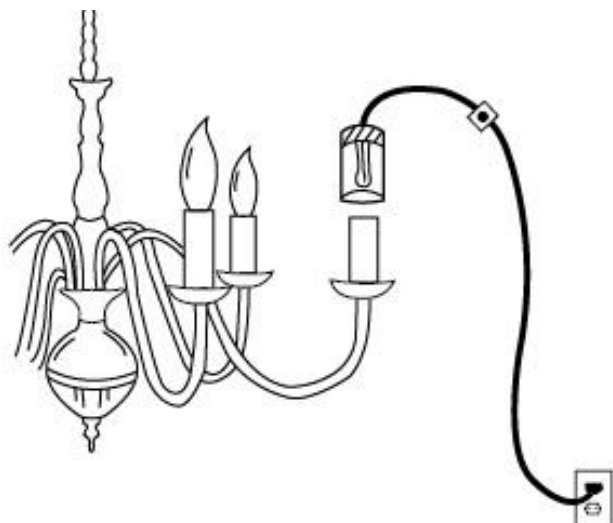

# Relamping Cord

## Product Specification

Width : 0.00

Height : 0.00

Vendor Name : Aladdin Light Lift