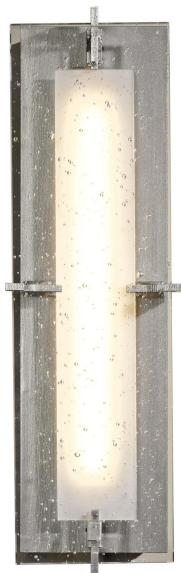

# Ethos LED Sconce

## Product Features

The LED concealed by opaque glass provides the illumination for our sconce. But the real shining design element is the seeded, thick glass panel. Handcrafted by artisans here at our forge in Vermont, each piece is unique. Options: Finish: Vintage Platinum - 82 Glass: Seeded Clear Glass (II) Height: 18.3 Width: 5.8 Length: Weight: 10.2