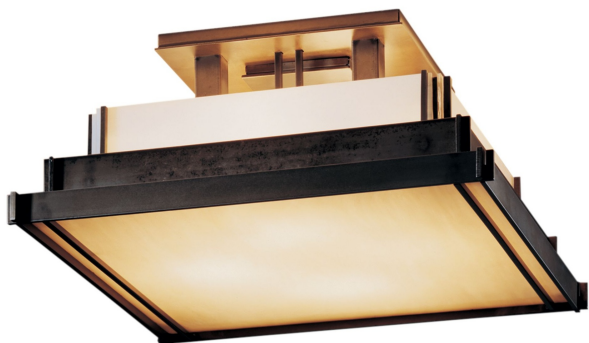

Brand Lighting
2930 SW 30th Ave
Suite C
Hallandale Beach FL 33009
United States

Steppe Small Semi-Flush

Product Features

Our square ceiling light has a shape suggestive of the steppes of Asia and southeastern Europe with each steppe made of hand-forged, textured steel. Thin bands of steel border the art glass tying it to the design aspects of the Far East. Options: Finish: Black - 10 Glass: White Art Glass (BB) Lamping: Incandescent Height: 7.6 Width: 17.1 Length: 17.1 Weight: 24

View [Steppe Small Semi-Flush](#)

Product Specification

Brand Name : Hubbardton Forge Lighting