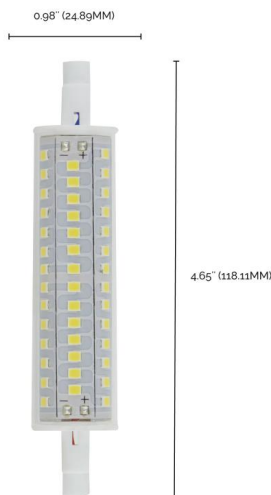

Brand Lighting
2930 SW 30th Ave
Suite C
Hallandale Beach FL 33009
United States

10W/LED/T3/118MM/840/120V/D R7

Product Features

10 Watt LED Bulb; J-Type T3 118mm; 120 Volt; R7S
Base; 4000K; Double Ended; 200 Degree Beam Angle
View [10W/LED/T3/118MM/840/120V/D R7](#)

Product Specification

Width : 0.98
Style : Traditional
Vendor Name : Satco Products Inc.

Product Gallery

Scan to Visit

Brand Lighting

2930 SW 30th Ave

Suite C

Hallandale Beach FL 33009