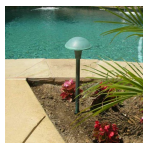

## Product Features

Introducing the Mushroom Hat Light, a sleek and stylish lighting solution for your outdoor space. Crafted from high-quality cast aluminum or cast brass, this light features a matching extruded aluminum or brass stanchion for added stability. With LED and legacy lamp options available, you can choose the perfect light source for your needs. The socket features a single contact bayonet design with a brass nickel-plated lamp socket screw shell (Ba15s) and double contact bayonet base (Ba15d) for 120v, both with 200°C silicone lead wires for safe and reliable operation.