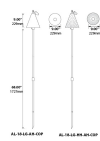

Product Gallery