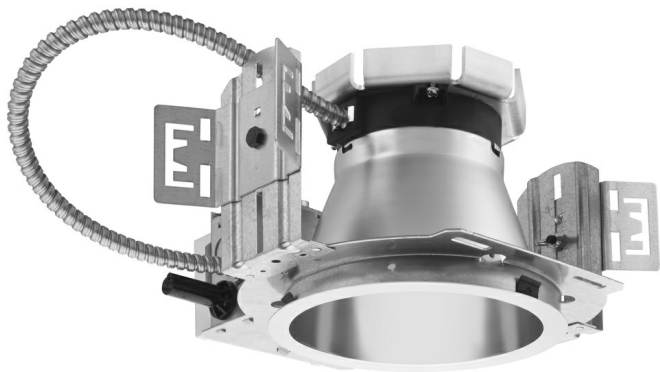

Brand Lighting
2930 SW 30th Ave
Suite C
Hallandale Beach FL 33009
United States

LDN 6" Downlight, 2000LM, 3500K

Product Features

Lithonia Lighting LDN 6in. downlights are the most cost-effective general illumination solution for commercial-grade downlight applications. Perfect for corridors, lobbies, conference rooms, private offices, and any new construction. The LDN6 design allows for a glare-free ceiling at an affordable price.

View [LDN 6" Downlight, 2000LM, 3500K](#)

Product Specification

Width : 13.00

Height : 6.00

Style : Commercial

Vendor Name : Acuity Brands

Scan to Visit