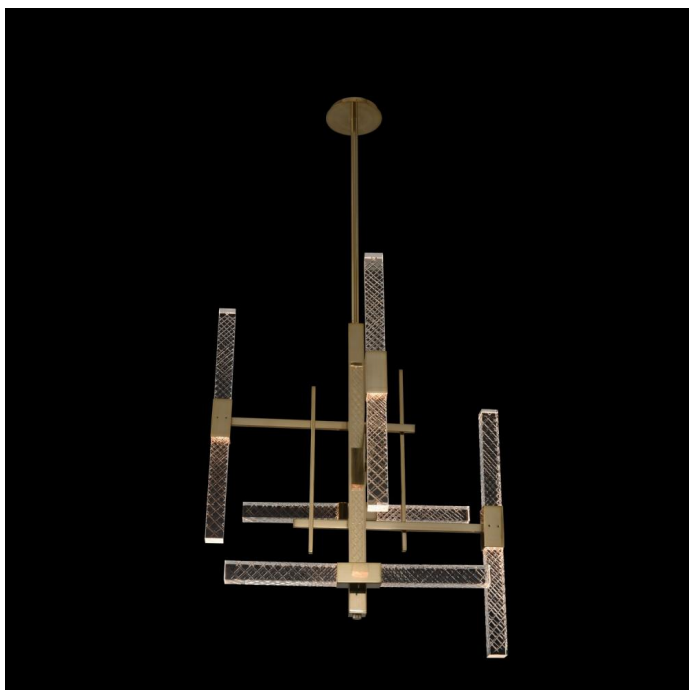

Brand Lighting
2930 SW 30th Ave
Suite C
Hallandale Beach FL 33009
United States

Apollo 10 Light LED Chandelier

Product Features

The Apollo Collection features contemporary design, driverless LED technology with hand cut cool clear rectangular crystal rods in a warm Brushed Champagne Gold finish.

View [Apollo 10 Light LED Chandelier](#)

Product Specification

Width : 26.00

Height : 35.00

Style : Contemporary

Vendor Name : Allegrì by Kalco Lighting

Family : Apollo

Crystal : Firenze , Firenze Clear

Finish : Chrome , Brushed Champagne Gold

Scan to Visit