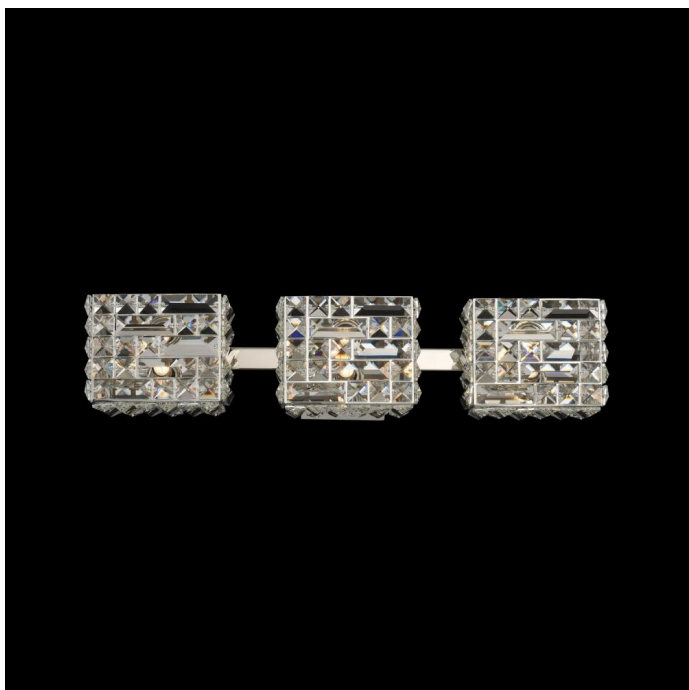

# Marazzi 22 Inch Bath Light

## Product Features

The Marazzi Bath Collection features modular design with square and rectangular Firenze crystal in a plated Polished Nickel finish. G9 LED bulbs included and the fixture is fully dressed for easy installation.

View [Marazzi 22 Inch Bath Light](#)

## Product Specification

Width : 22.00  
Height : 5.00  
Style : Contemporary  
Vendor Name : Allegri by Kalco Lighting  
Family : Marazzi  
Crystal : Firenze Clear  
Finish : Polished Nickel

Scan to Visit