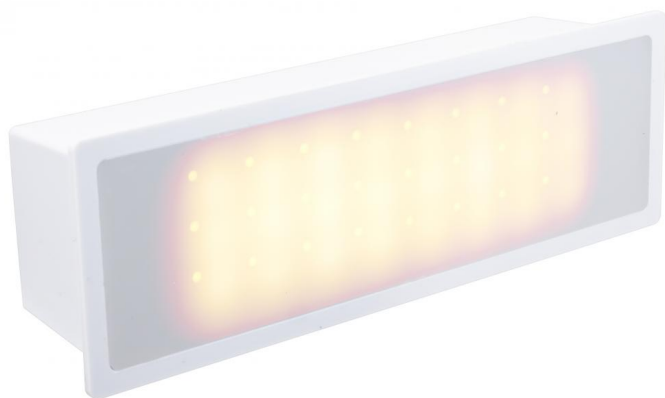

Brand Lighting
2930 SW 30th Ave
Suite C
Hallandale Beach FL 33009
United States

120 277 Volt AC, Plastic Lens/Light Module , White, 3000 K, UL

Product Features

120 277V AC, PLASTIC LENS/LIGHT MODULE , WHITE,
3000K,UL,

View [120 277 Volt AC, Plastic Lens/Light Module , White,
3000 K, UL](#)

Product Specification

Width : 7.06

Height : 2.18

Style : Traditional

Vendor Name : American Lighting

Family : Indoor/Outdoor LED Steplight